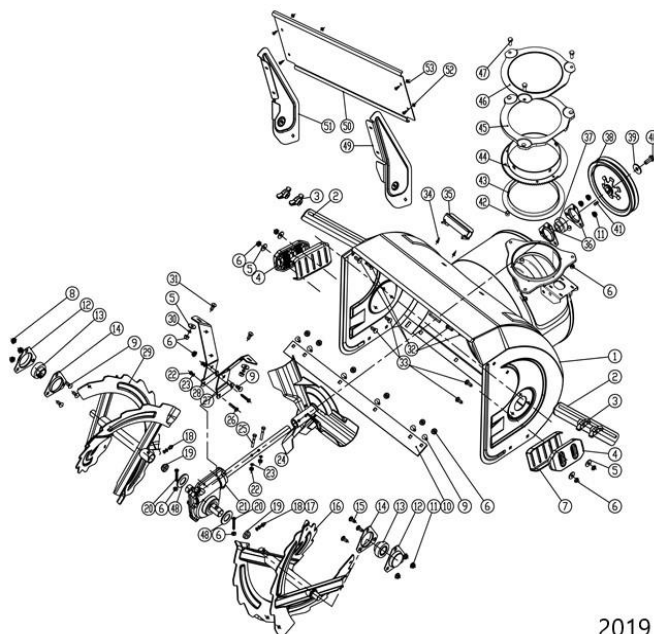

2019

Nr. crt	Denumire produs	Product name	Cod comanda
42	tampon	pad	ps602.2019-KCA34-01-14
43	garnitura	gear plate gasket	ps602.2019-KCA34-01-15
44	placa	gear plate	ps602.2019-KCA34-01-16
45	capac placa	gear plate cover	ps602.2019-KCA34-01-17
46	capac placa	gear plate outer cover	ps602.2019-KCA34-01-18