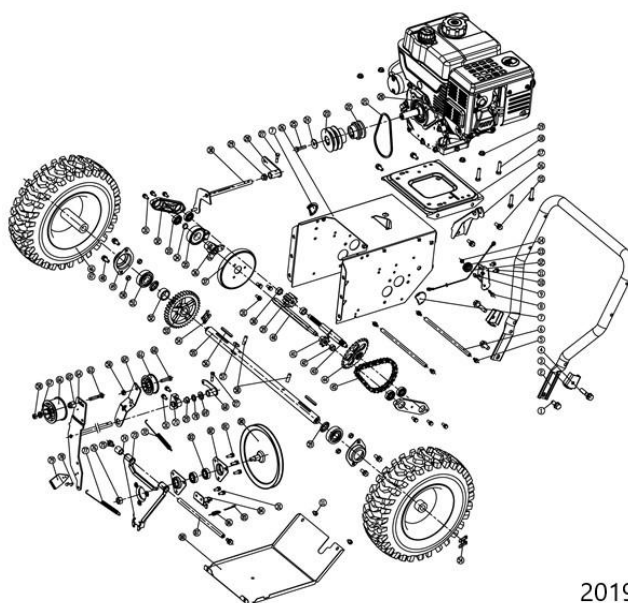

2019

Nr. crt	Denumire produs	Product name	Cod comanda
42	tampon	pad	ps602.2019-KCA34-01-14
43	garnitura	gear plate gasket	ps602.2019-KCA34-01-15
44	placa	gear plate	ps602.2019-KCA34-01-16
45	capac placa	gear plate cover	ps602.2019-KCA34-01-17
46	capac placa	gear plate outer cover	ps602.2019-KCA34-01-18